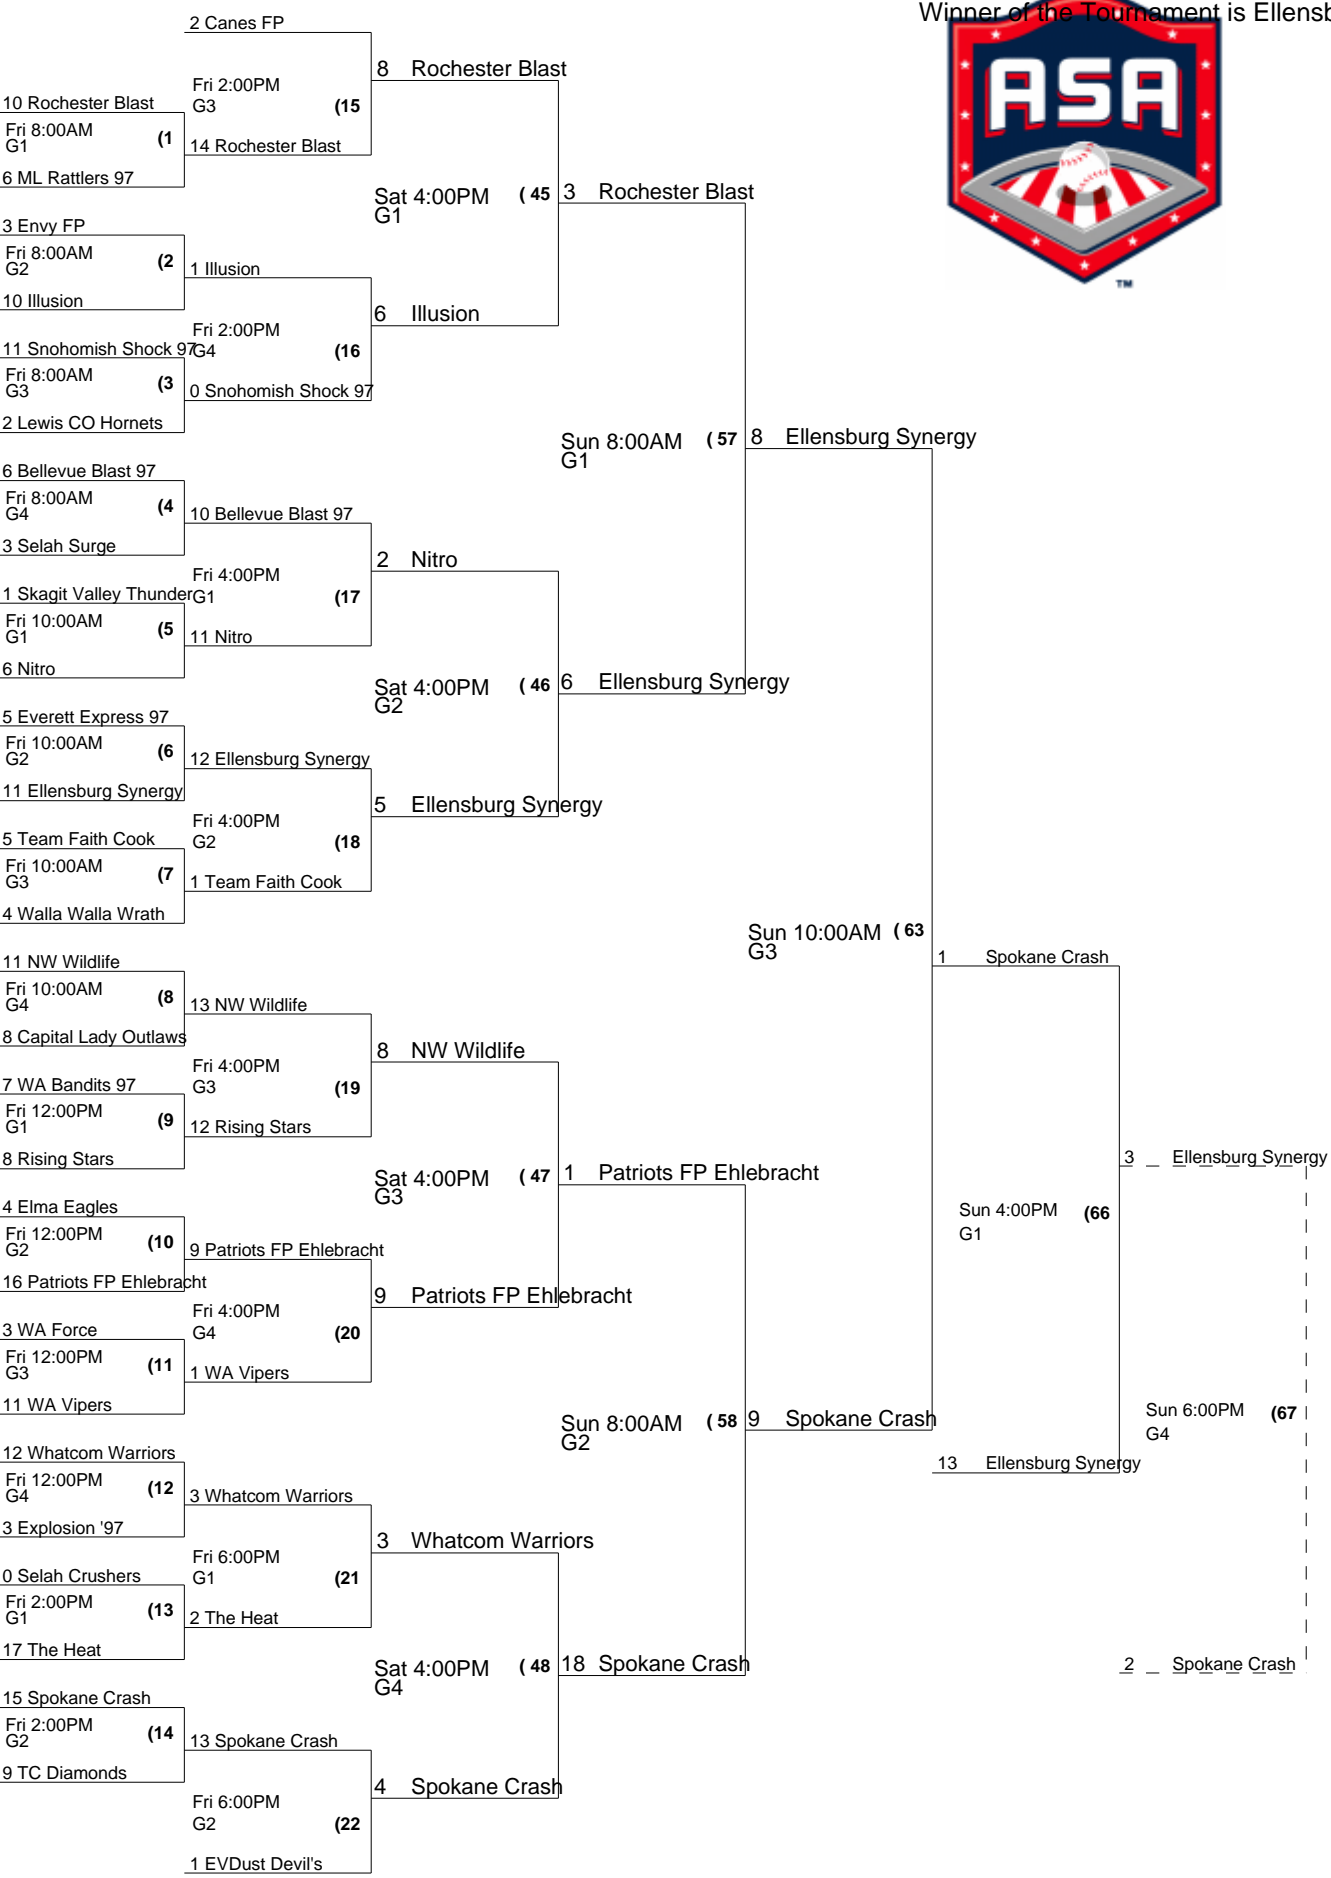

Winner of the Tournament is Ellensburg Synergy

2 Team Faith Cook

1 Nitro

10 Capital Lady Outlaws
Fri 6:00PM G3 (23)
0 WA Bandits 97

Sat 8:00AM G3 (31)
7 WA Bandits 97

9 WA Bandits 97
Sat 12:00PM G1 (37)
6 EVDust Devil's

2 The Heat

Sun 8:00AM G3 (59)

3 The Heat

8 WA Vipers

11 Explosion '97
Fri 8:00PM G1 (25)
0 Selah Crushers

Sat 10:00AM G1 (33)
0 Selah Crushers

2 WA Vipers
Sat 12:00PM G3 (39)
11 Selah Surge

12 Selah Surge